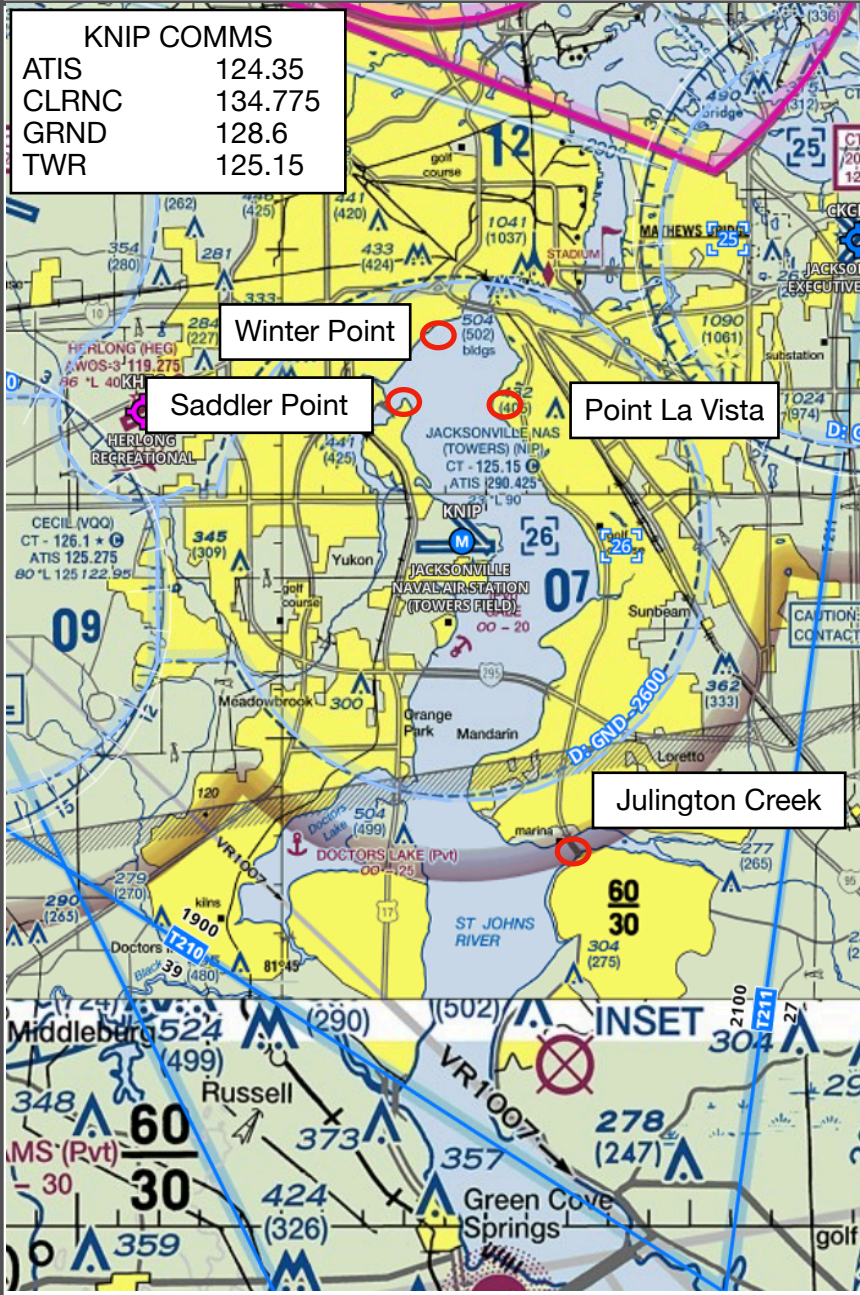

VFR Course Rules

KNIP COMMS

ATIS	124.35
CLRNC	134.775
GRND	128.6
TWR	125.15

Winter Point

Saddler Point

Point La Vista

Julington Creek

INSET

Green Cove Springs